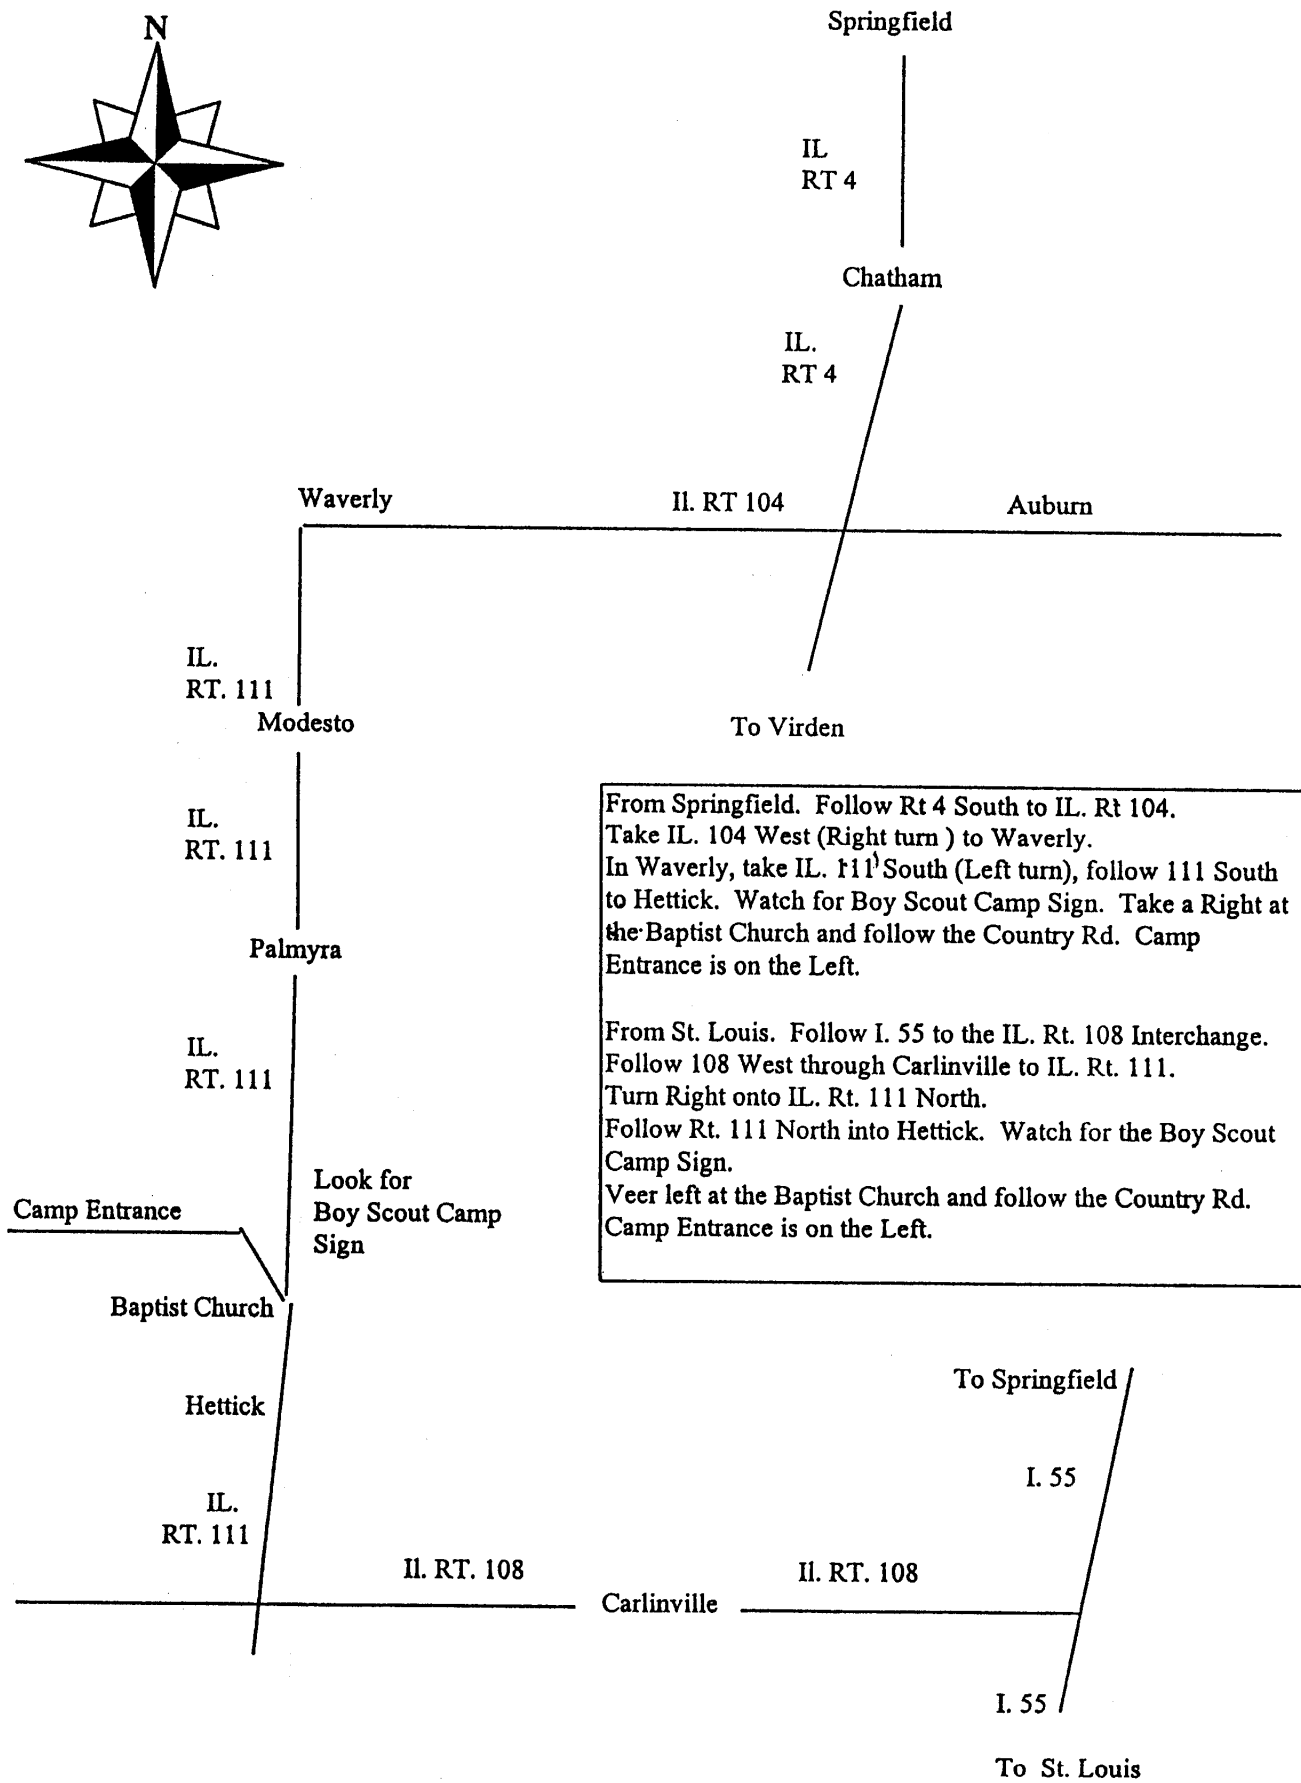

MAP TO CAMP BUNN

From Springfield. Follow Rt 4 South to IL. Rt 104. Take IL. 104 West (Right turn ) to Waverly. In Waverly, take IL. 111<sup>1</sup> South (Left turn), follow 111 South to Hettick. Watch for Boy Scout Camp Sign. Take a Right at the Baptist Church and follow the Country Rd. Camp Entrance is on the Left.

From St. Louis. Follow I. 55 to the IL. Rt. 108 Interchange. Follow 108 West through Carlinville to IL. Rt. 111. Turn Right onto IL. Rt. 111 North. Follow Rt. 111 North into Hettick. Watch for the Boy Scout Camp Sign. Veer left at the Baptist Church and follow the Country Rd. Camp Entrance is on the Left.